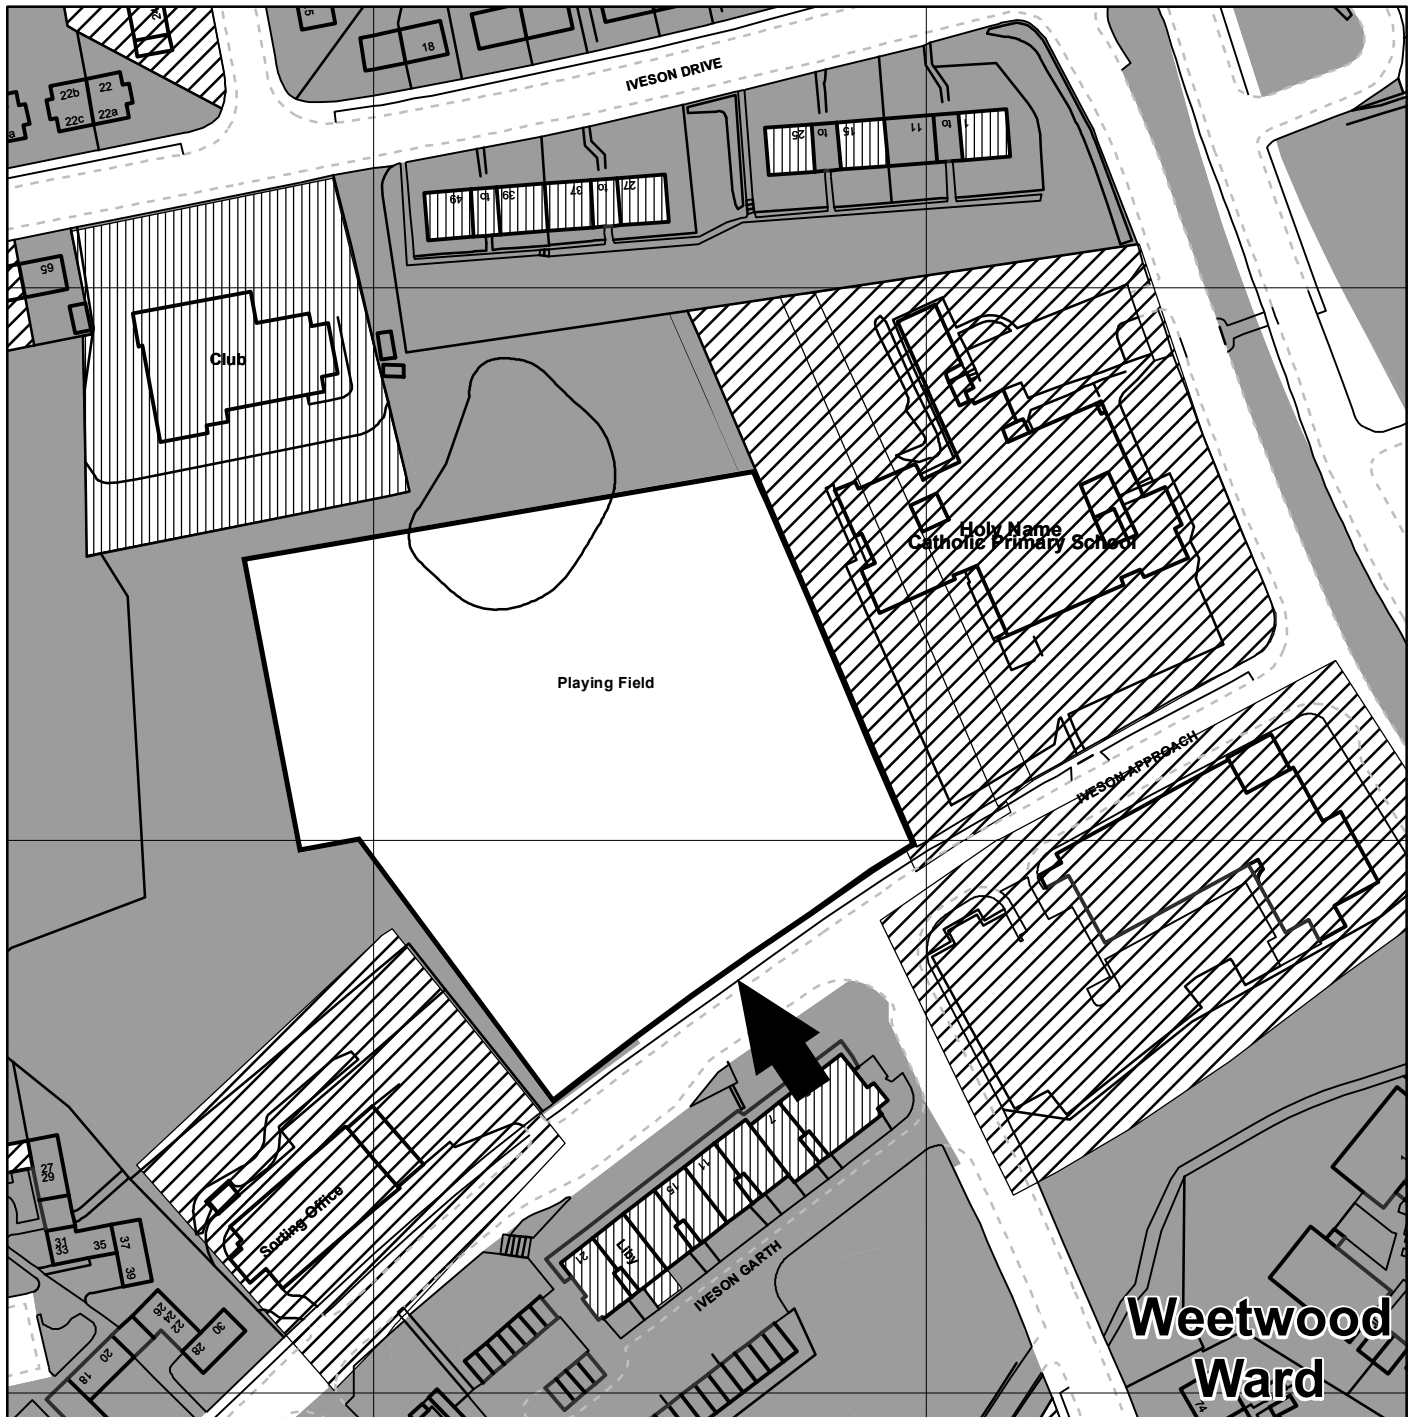

**LAND ADJACENT TO
HOLY NAME RC PRIMARY SCHOOL
LAWNSWOOD
LEEDS LS16**

**Weetwood
Ward**

← SUBJECT SITE

**LAND SOLD BY
LEEDS CITY COUNCIL**

**LAND OWNED BY
LEEDS CITY COUNCIL**

**LAND OWNED BY
APPLICANT**

**LAND LEASED OUT BY
LEEDS CITY COUNCIL**

WARD BOUNDARY

Leeds
CITY COUNCIL

(c) Crown Copyright and database right [2015]
Ordnance Survey LA100019567

0 510 20 30 40

Metres

PREP BY M. CHRISTIAN

Date: 22/05/2015

OS No SE2639SW

Scale 1:1,370

PLAN No 18229/A